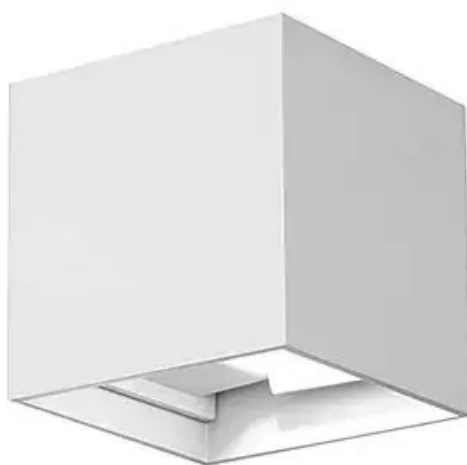

HOME LIGHTING

LIVING ROOM LIGHTING

5 CLUSTERED MODERN BALL WALL LIGHT CP116

Specifications:

- **Dimensions:** L 245 x H 398mm
- **Material:** Chrome Metal & Milky Frosted White Glass
- **Recommended Bulb:** 5 x G9 LED Bulbs are required. *Bulbs Not Included*.
- **Voltage:** AC 220-240V
- **Free Shipping** On Orders Over £50
- **12 Month Warranty Included**

[Read More](#)

SKU: 41299

Price: £95.83 + VAT

WALL LIGHTS

Wall Lighting

Wall lighting makes a great addition to any interior space.

It has the ability to create accents to create a sense of tone and mood to make the room feel more suited for its intended purpose.