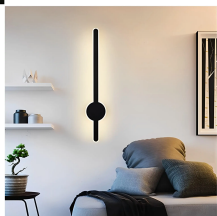

# TABLE OF CONTENTS

**black garden wall light** ..... 2

# BLACK GARDEN WALL LIGHT

## BLACK LED CLOCK FINGER WALL LIGHT SCONCE - (WL-L37/BL30 & WL-L38/BL30/ WL-L39/BL30)

- **Wattage:** 8W/14W/ 26W
- **Colour:** Black
- **Colour Temperature:** 3000K (Warm White)
- **LED:** 1200 Lumen
- **Voltage:** AC85-265V 50/60Hz
- **Dimensions:** 3 Sizes Available - (H) 30cm x (L) 12cm x (W) 4cm/  
(H) 60cm x (L) 12cm x (W) 4cm/ (H) 100cm x (L) 12cm x (W) 4cm
- **Material:** Rust Proof Weather Resistant Black Aluminium  
Construction and Acrylic lighting.
- **Water Resistant:** IP65 Rated Water Resistant - Protection  
Against Low-Pressure Water Jets From All Directions (Rain/Snow).
- **Easy To Install:** Comes With Mounting Bracket & Instructions.  
Hardwired.
- **Indoor or Outdoor Use** - Isolated Driver
- **12 Months Warranty Included**
- **Free Shipping** For Orders Over £50

## **B**

Black LED Clock Finger Wall Light Sconce - (WL-L37/BL30 & WL-L38/BL30/ WL-L39/BL30) 1